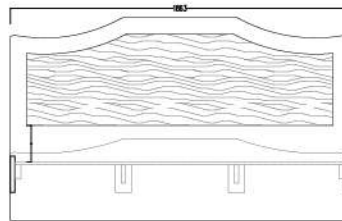

BED - KING SIZE

Ash Mirror
Ash Dresser
Ash Side table Set

TECHNICAL DETAILS

TOP VIEW

FRONT ELEVATION

SIDE ELEVATION

ASPEN Bed

Experience the ultimate blend of comfort and style with our exceptional Aspen bed, designed to elevate your sleep experience to new heights. These functional and stylish pieces are the perfect companions to our luxurious bed.