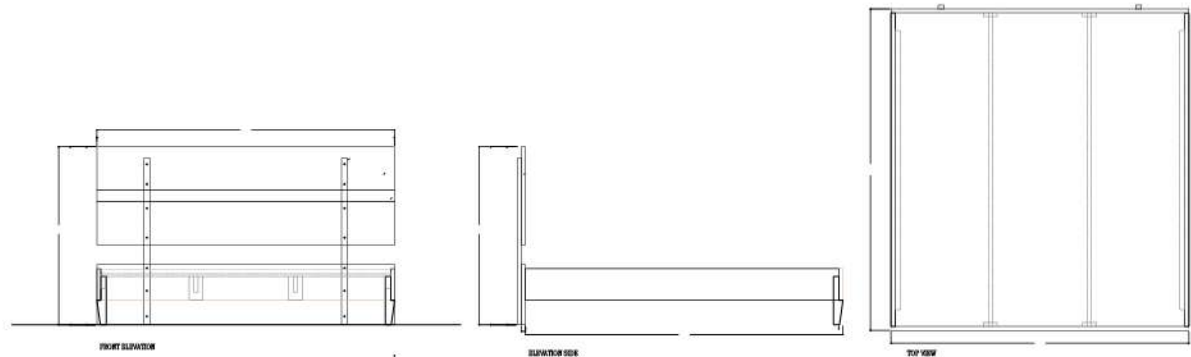

BED - KING SIZE

Material

King Size Bed
Dresser
Mirror
Side table Set

Dimensions

72 W x 81.5 L x 49 H

Finish

Top grain leatherate and fabric

TECHNICAL DETAILS