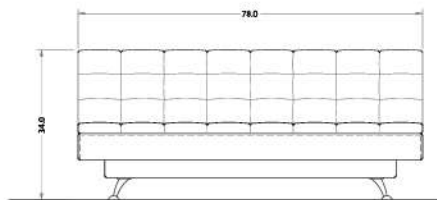

Material

Solid wood & imported plywood
High quality imported sofa bed mechanism
High quality foam

Finish

Top grain laeatherette and fabric

Dimensions

78 W x 30 D x 34 H

Technical Details

FRONT ELEVATION