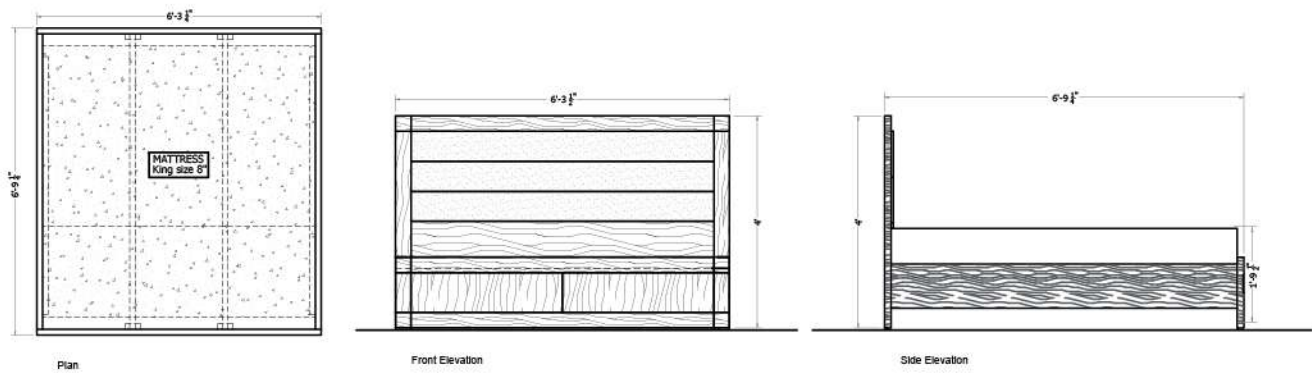

LEVI Bed

The Wedding Bundles by Master MoltyFoam are a perfect blend of thoughtfulness, care and warmth. It will help you start your new life without any stress. Get yours now and make your day unforgettable.

TECHNICAL DETAILS