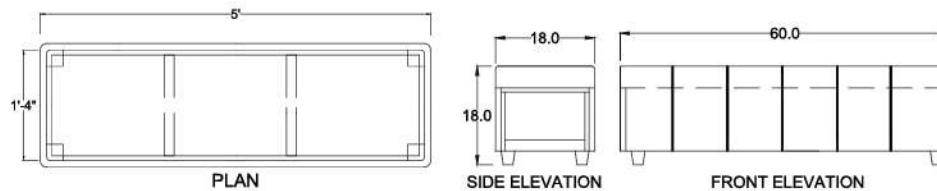

GRACE Ottoman

As versatile as it is stylish, this lovely ottoman is a must-have for your home. A perfect choice for contemporary ensembles, this charming design brings modern style to your living spaces.

Material

Pine wood
High quality foam
Top grain leatherette and fabric

Dimensions

60 W x 18 D x 18 H

Technical Details