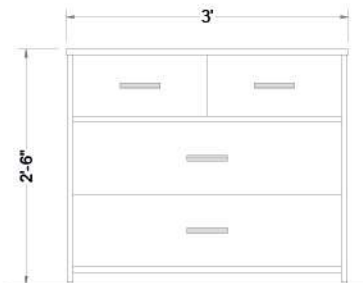

Standard dresser

Standard Mirror