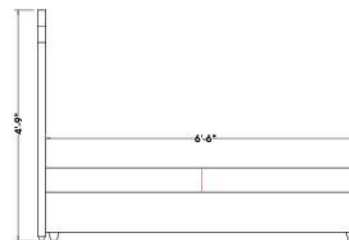

BED - SIDE ELEVATION