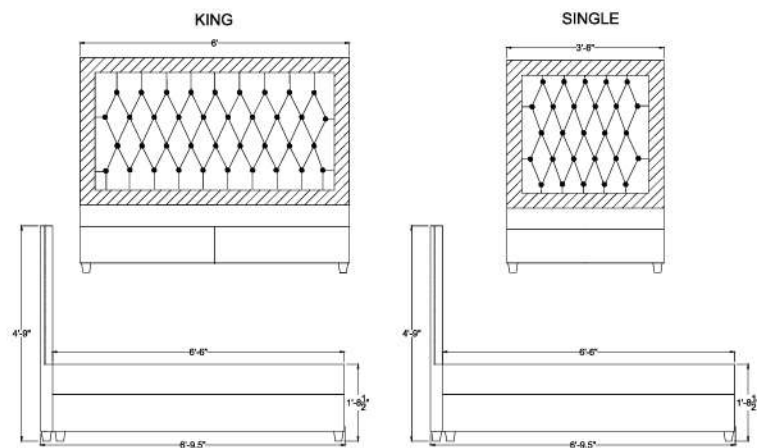

BED - KING SIZE

Material

Pine wood
High quality foam
Top grain leatherette and fabric

Dimensions

King: 72 W x 81.5 D x 57 H
Queen: 66 W x 81.5 D x 57 H
Single: 42 W x 81.5 D x 57 H

TECHNICAL DETAILS

LAMINATED BED SETS