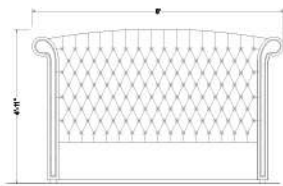

Solid wood
High density foam

Dimensions

42 W x 16 D x 33 H

Finish

Top grain leatherate & fabric

TECHNICAL DETAILS

Front Elevation

Side Elevation

Foot board Elevation

FRONT ELEVATION

SIDE ELEVATION

DRESSER FRONT ELEVATION

SIDE ELEVATION

Front Profile

MIA Bed with Side Tables and Ottoman

This minimalistic bed set upholstered with fine quality fabric is designed to grace your bedrooms with sophistication and elegance.