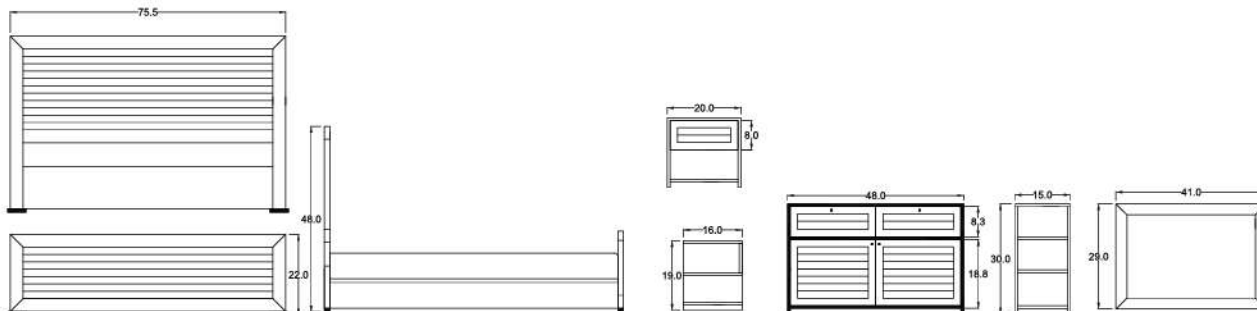

Material

Laminated wood

Dimensions

20 W x 16 D x 22 H

Finish

Light beech

DRESSER & MIRROR

Material

Laminated wood

Dimensions

42 W x 16 D x 33 H

Finish

Light beech

TECHNICAL DETAILS

STANDARD Side Table, Dresser & Mirror

An elegant and premium combination that will add grace to the overall interior of your room's look. With its laminated sheet & fabric, along with the finish of the upholstered drawer, this combination can be a phenomenal addition to your bedroom.

SIDE TABLES

Material

Laminated sheets

Dimensions

20 W x 16 D x 22 H

Finish

Light beech

DRESSER & MIRROR

Material

Laminated sheets

Dimensions

42 W x 16 D x 33 H

Finish

Light beech

TECHNICAL DETAILS

Standard Side Table