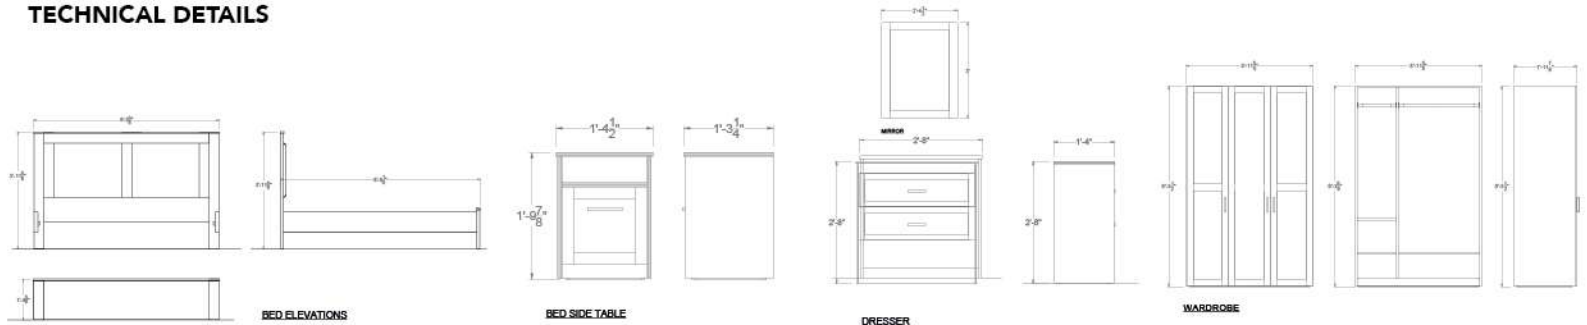

JACE Bed with Side Tables & Dresser

The Jace Bed set is crafted from laminated wood and high-density MDF. It is crafted from high-quality foam that offers maximum comfort to its users. Adding top-grain leatherette and fabric to the product's finishing brings a premium touch to the product.

BED - KING SIZE

Material

Laminated wood

Dimensions

76.5 W x 81 D x 49

Finish

Natural laminated wood finish

SIDE TABLES

Material

Laminated wood

Dimensions

20 W x 16 D x 22 H

Finish

Natural laminated wood finish

DRESSER & MIRROR

Material

Laminated wood

Dimensions

42 W x 16 D x 33 H

Finish

Natural laminated wood finish

Wardrobe

Material

Laminated wood

Dimensions

48 W x 24 D x 75.5 H

Finish

Natural laminated wood finish

TECHNICAL DETAILS