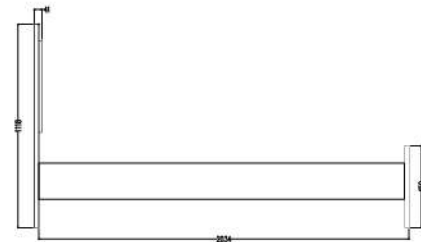

BED - KING SIZE

Ash Mirror
Ash Dresser
Ash Side table Set

TECHNICAL DETAILS

TOP VIEW

FRONT ELEVATION

SIDE ELEVATION

ASPEN Bed

Experience the ultimate blend of comfort and style with our exceptional Aspen bed, designed to elevate your sleep experience to new heights. These functional and stylish pieces are the perfect companions to our luxurious bed.