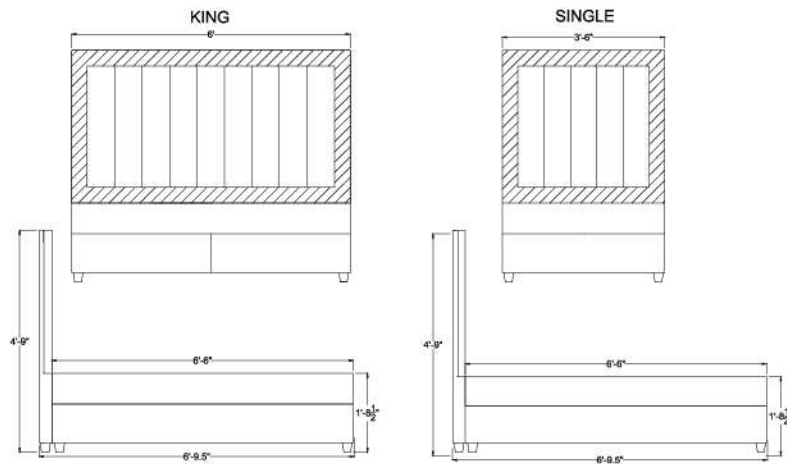

TECHNICAL DETAILS