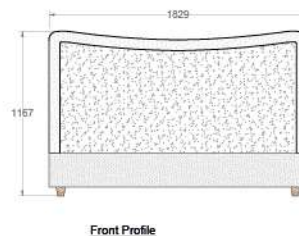

BED - KING SIZE

Material

Solid wood
High density MDF
High quality foam in a upholstery

Dimensions

72 W x 81.5 L x 49 H

Finish

Top grain leatherate and fabric

TECHNICAL DETAILS