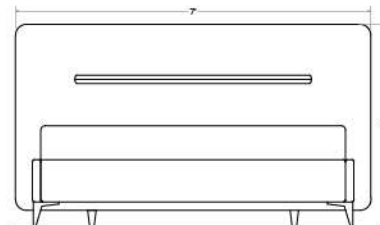

FRONT ELEVATION