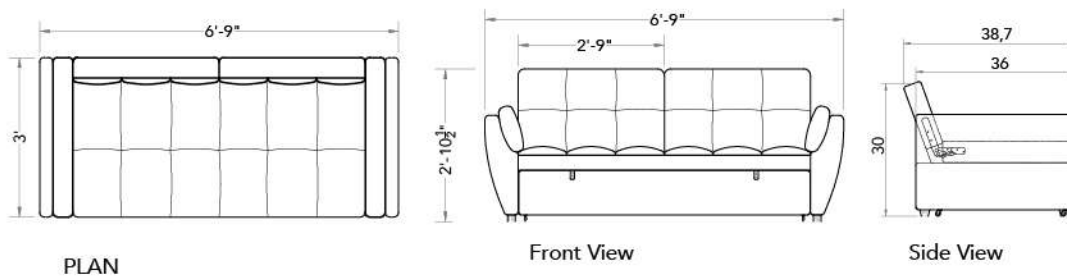

TITANIUM Sofa Bed

Elevate your living room with this modern sofa bed. Designed with contemporary aesthetics and clean lines, it adds a touch of sophistication to any home decor.

Material

Top grain fabric and leatherette, high density
Foam, high-pressure sofa bed mechanism

Dimensions

81" W x 35"L x 36" H

Technical Details