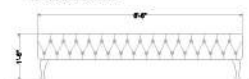

Solid wood
High density foam

Dimensions

42 W x 16 D x 33 H

Finish

Top grain leatherate & fabric

TECHNICAL DETAILS

Front Elevation

Side Elevation