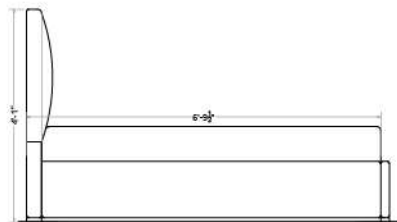

BED - KING SIZE

Material

Pine wood, medium density fiber board, top quality foam.

Dimensions

L81.5 x W76.25 X H49

Finish

Top grain leatherette and fabric

TECHNICAL DETAILS