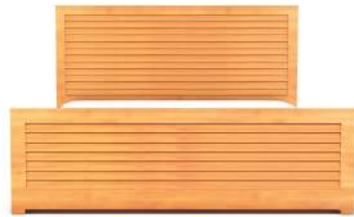

Dimensions

48 W x 24 D x 75.5 H

Finish

Natural laminated wood finish

TECHNICAL DETAILS

ARIZONA Bed with Side Tables & Dresser

Bring natural sophistication to your space with Arizona bed set. Angled louvers, an architectural detail first used in ancient Greece, have found a new place in the bedroom.