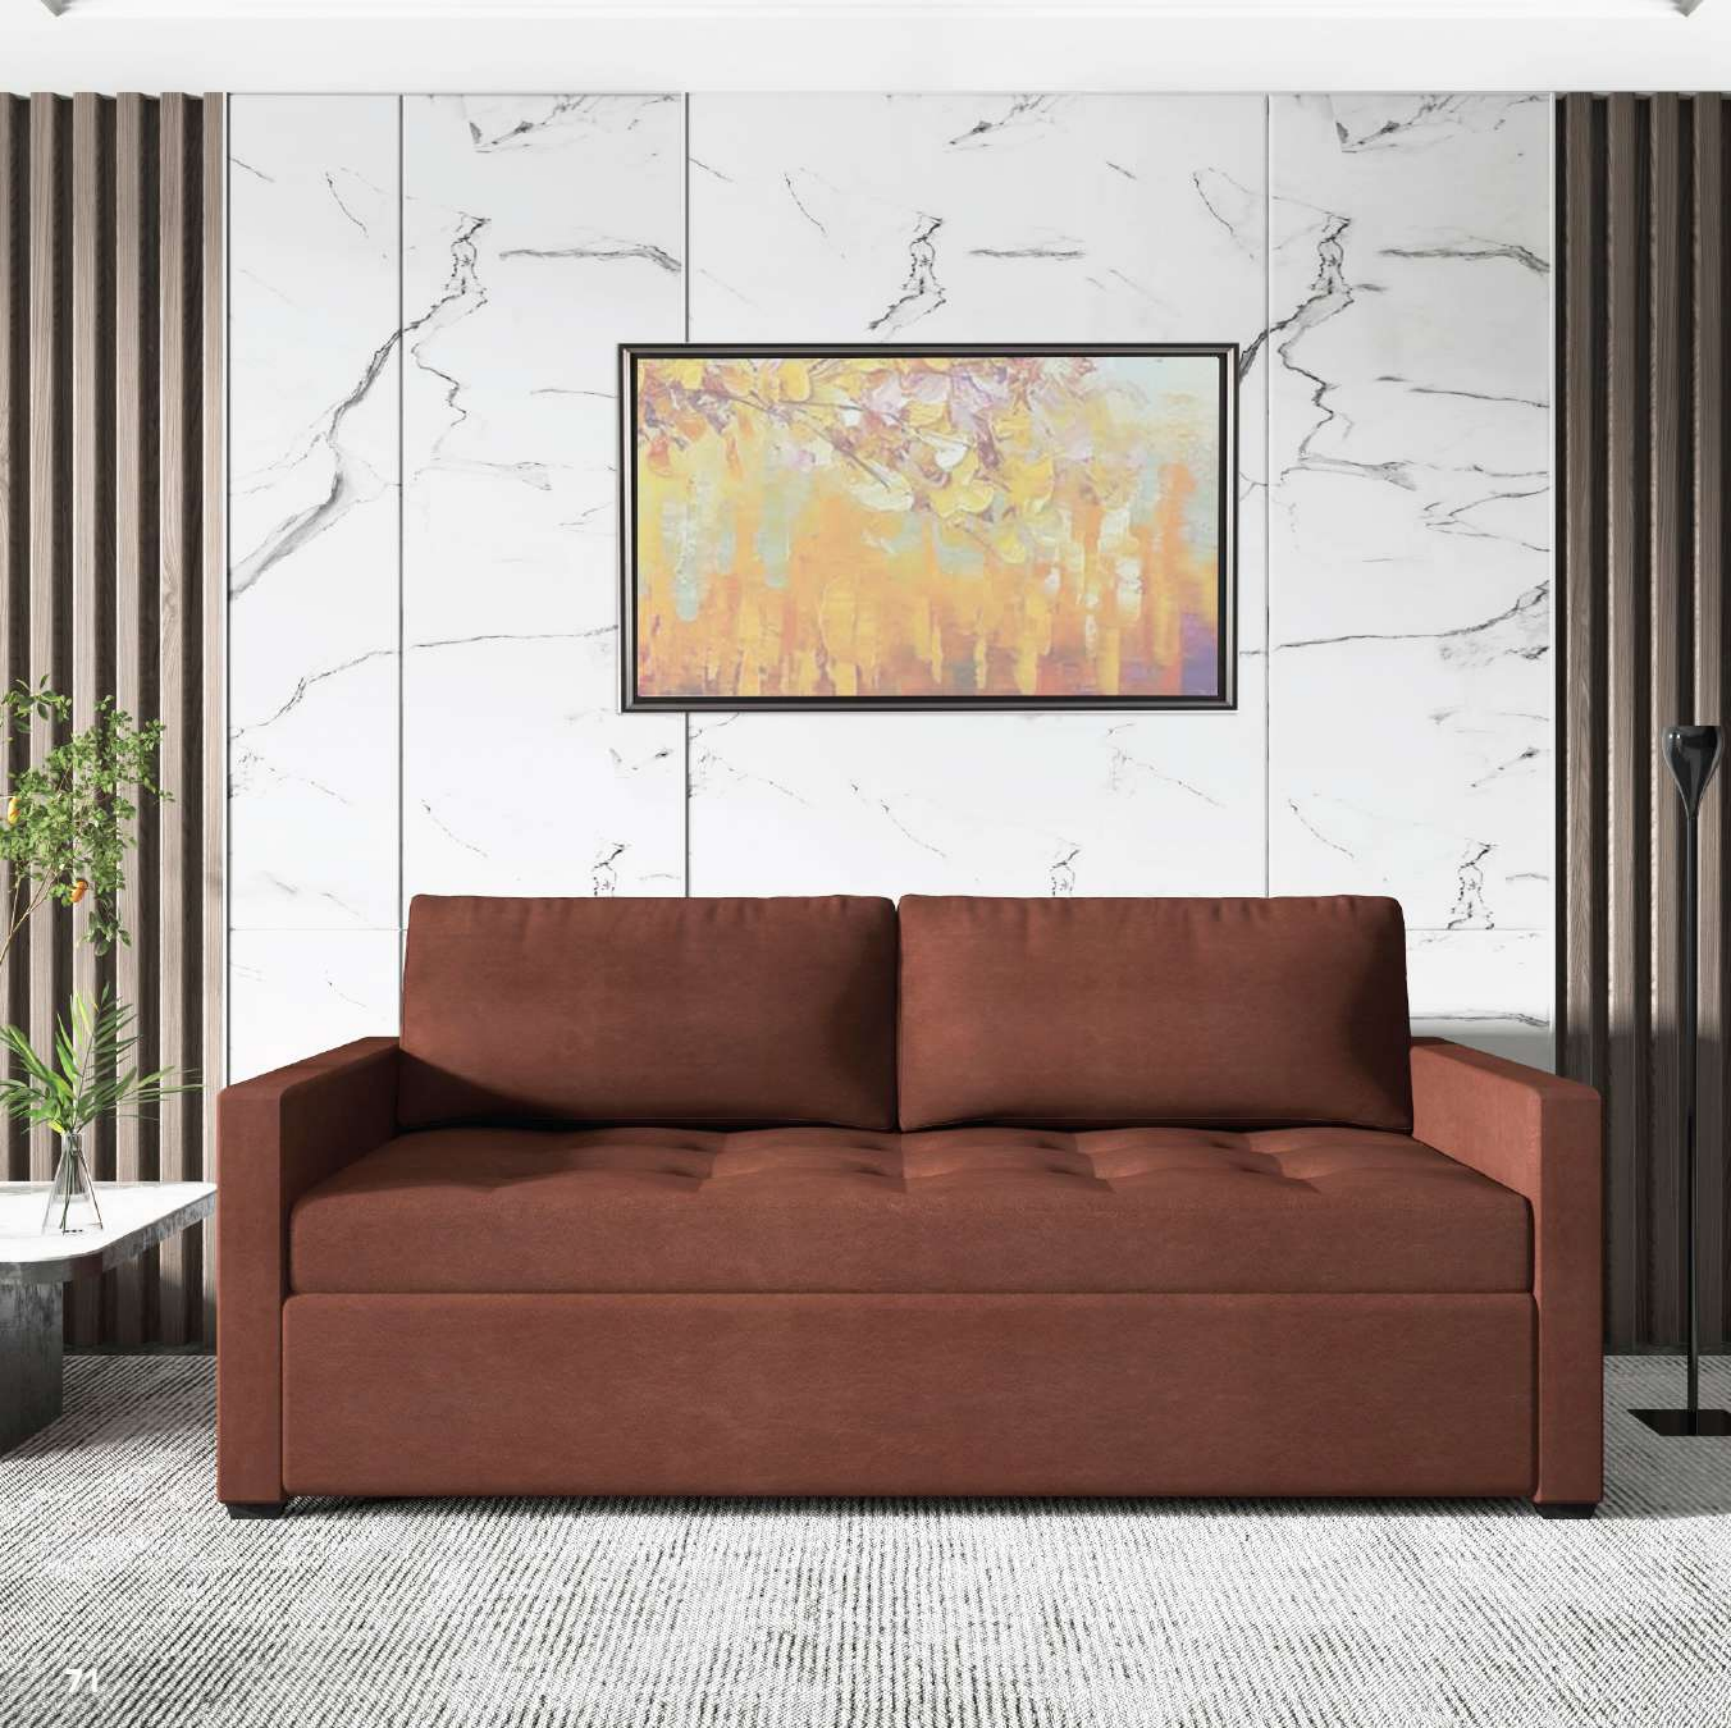

Material

Solid wood & imported plywood
High quality imported sofa bed mechanism
High quality foam

Dimensions

97 W x 66 D x 30 H

Technical Details

GLORIA Sofa Bed

Designed to be your perpetual favorite, Gloria Sofa Bed is what defines comfort and elegance. Its unique design, velvety softness, and stylish buttoned upholstery are amongst its key features. Occupying the coveted title of being your home's center of attention, it brings along a casual style that is hard to miss.

SIDE ELEVATION

PLAN

MARGO Sofa Bed

Margo Sofa Bed is a true depiction of grace and luxury. It offers unrivalled comfort and is fit to grace just any room in the house. The fabric upholstery is of top quality, which allows it to be comfortable and durable without being too expensive. What a perfect addition to your home sweet home!