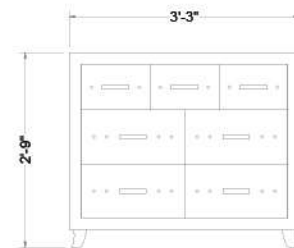

Front Profile

DRESSER FRONT ELEVATION