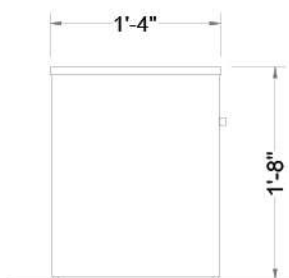

BED - KING SIZE

Material

King Size Bed
Dresser
Mirror
Side table Set

Dimensions

72 W x 81.5 L x 49 H

Finish

Top grain leatherate and fabric

TECHNICAL DETAILS

Material

Laminated wood

Dimensions

20 W x 16 D x 22 H

Finish

Light beech

DRESSER & MIRROR

Material

SIDE TABLES

Material

Laminated sheets

Dimensions

20 W x 16 D x 22 H

Finish

Light beech

DRESSER & MIRROR

Material

Laminated sheets

Dimensions

42 W x 16 D x 33 H

Finish

Light beech

TECHNICAL DETAILS

Standard Side Table