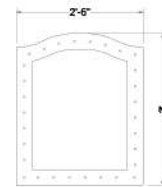

Solid wood
High density foam

Dimensions

42 W x 16 D x 33 H

Finish

Top grain leatherate & fabric

TECHNICAL DETAILS

Front Elevation

Side Elevation

Foot board Elevation

FRONT ELEVATION

SIDE ELEVATION

DRESSER FRONT ELEVATION

SIDE ELEVATION

Front Profile

MIA Bed with Side Tables and Ottoman

This minimalistic bed set upholstered with fine quality fabric is designed to grace your bedrooms with sophistication and elegance.

BED- KING SIZE

Material

Pine wood
High quality foam

Dimensions

74.5 W x 83.5 D x 55 H

Finish

Top grain leatherette and fabric

SIDE TABLES