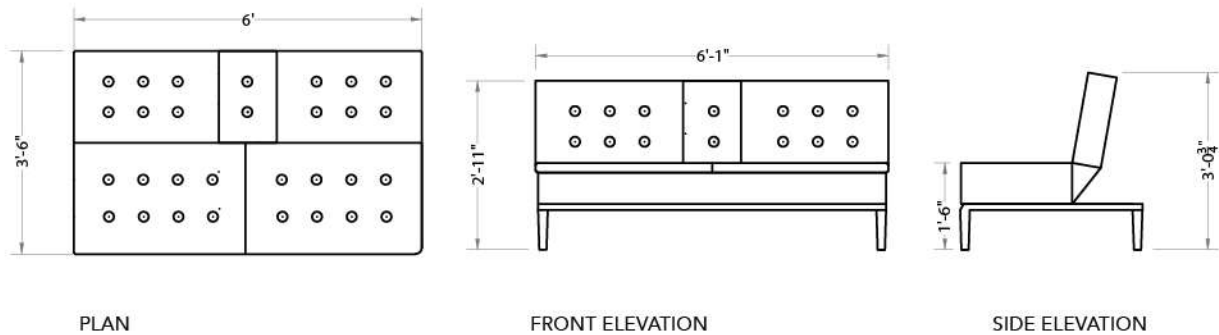

JORDAN Sofa Bed

Crafted with attention to detail and built to last, Jordan offers the perfect blend of functionality and style for modern living

Material

Top grain fabric and leatherette, high density foam, high pressure sofa bed mechanism

Dimensions

72" W x 35" L x 36" H

Technical Details