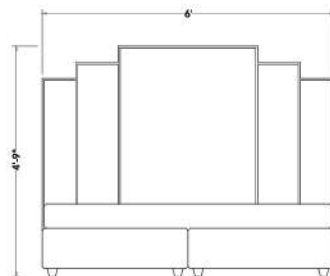

BED - KING SIZE

Material

Imported ply wood
High quality foam

Dimensions

80.25 W x 82 D x 58 H

Finish

Top grain leatherette and
fabric

TECHNICAL DETAILS

BED - KING SIZE

Material

Solid wood & high density MDF
High quality foam

Dimensions

81 W x 82 D x 57 H

Finish

Top grain leatherette and fabric
Golden deco paint

TECHNICAL DETAILS