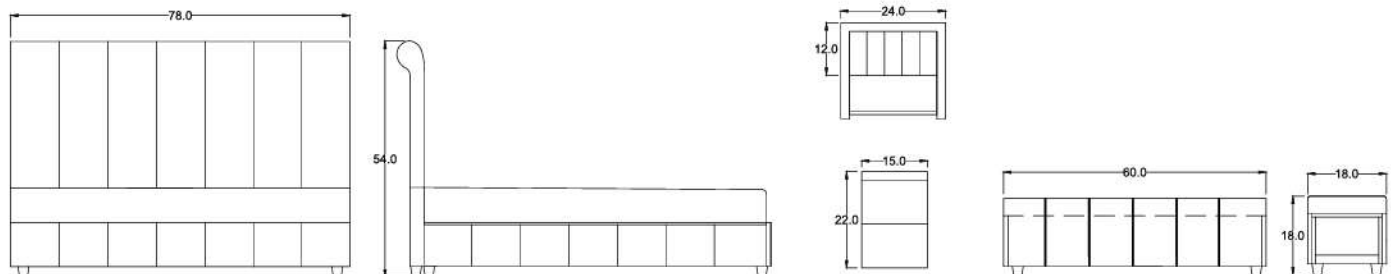

TECHNICAL DETAILS