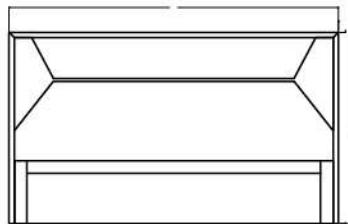

BED - KING SIZE

Material

Solid wood & high density MDF
High quality foam

Dimensions

81 W x 82 D x 57 H

Finish

Top grain leatherette and fabric
Golden deco paint

TECHNICAL DETAILS

BED - KING SIZE

Material

King Size Bed
Dresser
Mirror
Side table Set

Dimensions

72 W x 81.5 L x 49 H

Finish

Top grain leatherate and fabric

TECHNICAL DETAILS