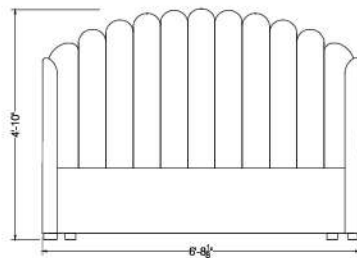

Pine wood
High quality foam

Dimensions

54 W x 22 D x 18 H

Finish

Top grain leatherette and fabric

TECHNICAL DETAILS

AQUA Bed

The distinguished structure and comfy feel of the Aqua bed makes it a suitable fit for people who enjoys a relaxing laidback bedroom setting.

BED - KING SIZE

Material

Imported ply wood
High quality foam

Dimensions

80.25 W x 82 D x 58 H

Finish

Top grain leatherette and
fabric

TECHNICAL DETAILS