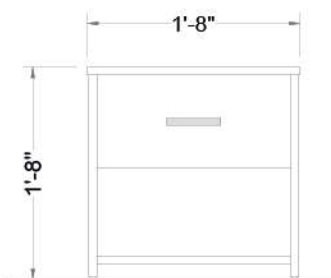

BED - KING SIZE

Material

King Size Bed
Dresser
Mirror
Side table Set

Dimensions

72 W x 81.5 L x 49 H

Finish

Top grain leatherate and fabric

TECHNICAL DETAILS

Material

Laminated wood

Dimensions

20 W x 16 D x 22 H

Finish

Light beech

DRESSER & MIRROR

Material

SIDE TABLES

Material

Laminated sheets

Dimensions

20 W x 16 D x 22 H

Finish

Light beech

DRESSER & MIRROR

Material

Laminated sheets

Dimensions

42 W x 16 D x 33 H

Finish

Light beech

TECHNICAL DETAILS

Standard Side Table