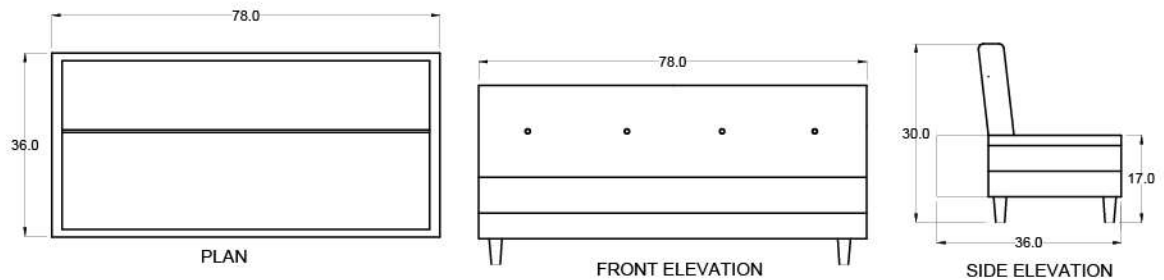

AUTOGRAPH Sofa Bed

Create a cozy and inviting atmosphere in your home with our comfortable and stylish sofa bed. With its timeless design and meticulous craftsmanship, it complements any decor and adds a touch of elegance to your space.

Material

Top grain leather, right, and fabric.

Dimensions

L89 x W86.5 X H48

Technical Details