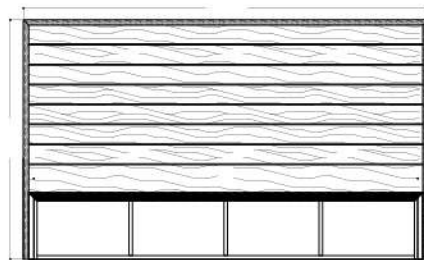

BED - KING SIZE

Material

King Size Bed
Dresser
Mirror
Side table Set

Dimensions

72 W x 81.5 L x 49 H

Finish

Top grain leatherate and fabric

TECHNICAL DETAILS