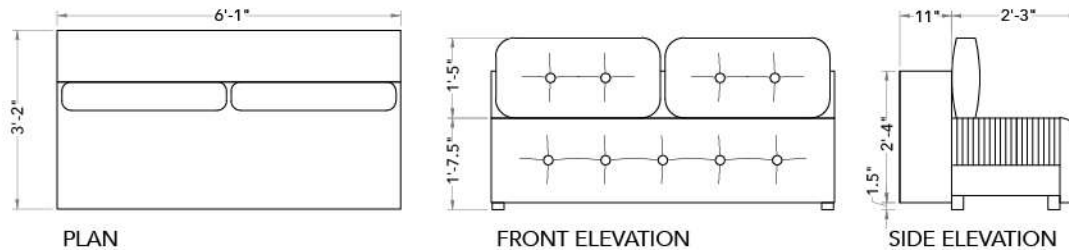

TRANCE Sofa Bed

This classic sofa bed combines style and functionality. It features a sleek design with plush upholstery, making it a perfect addition to any living space.

Material

Top grain fabric and leatherette, high density foam, high-pressure sofa bed mechanism

Dimensions

73" W x 38" L x 36" H

Technical Details