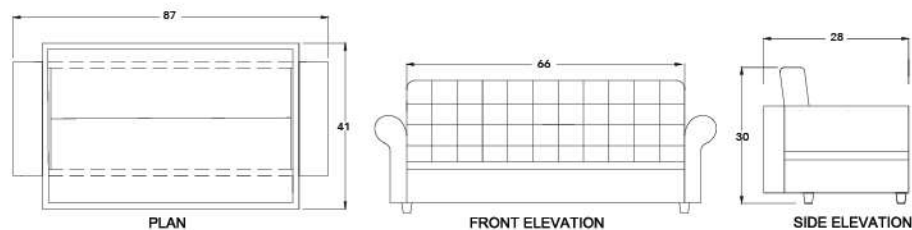

SWISS Sofa Bed

Make sure that your guests enjoy Swiss Sofa Bed at their fullest. This comfortable and moderate sofa bed is available in top grain leatherette and high quality fabric upholstery, and would be ideal for a guest bedroom if additional guests arrive.

Material

Acacia wood
High density foam

Dimensions

87 W x 28 D x 30 H

Technical Details