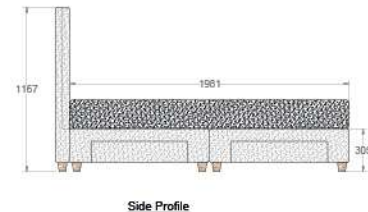

BED - KING SIZE

Material

Solid wood
High density MDF
High quality foam in a upholstery

Dimensions

72 W x 81.5 L x 49 H

Finish

Top grain leatherate and fabric

TECHNICAL DETAILS