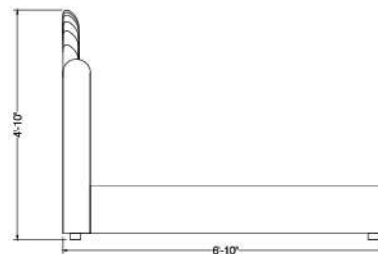

BED - KING SIZE

Material

Imported ply wood
High quality foam

Dimensions

80.25 W x 82 D x 58 H

Finish

Top grain leatherette and
fabric

TECHNICAL DETAILS