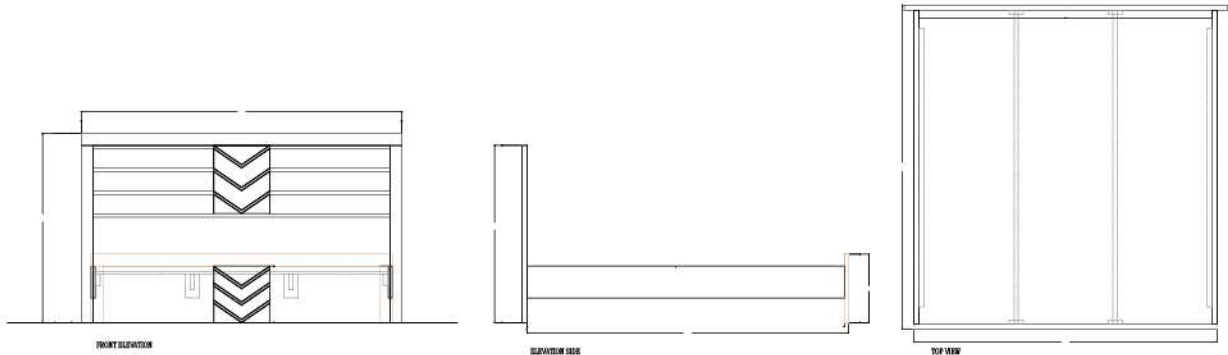

BED - KING SIZE

Material

King Size Bed
Dresser
Mirror
Side table Set

Dimensions

72 W x 81.5 L x 49 H

Finish

Top grain leatherate and fabric

TECHNICAL DETAILS