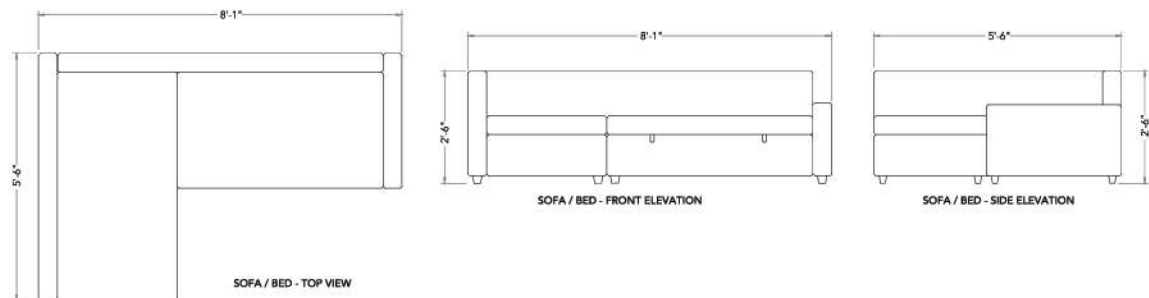

SECTIONAL Sofa Bed

Sectional sofa features a modern sleek look that goes well with a myriad of home and office interiors. The sturdy structure, quality seating, oversized cushions, and quality upholstery options to choose from make the sofa a delight for every living space.

Material

Solid wood & imported plywood
High quality imported sofa bed mechanism
High quality foam

Dimensions

97 W x 66 D x 30 H

Technical Details