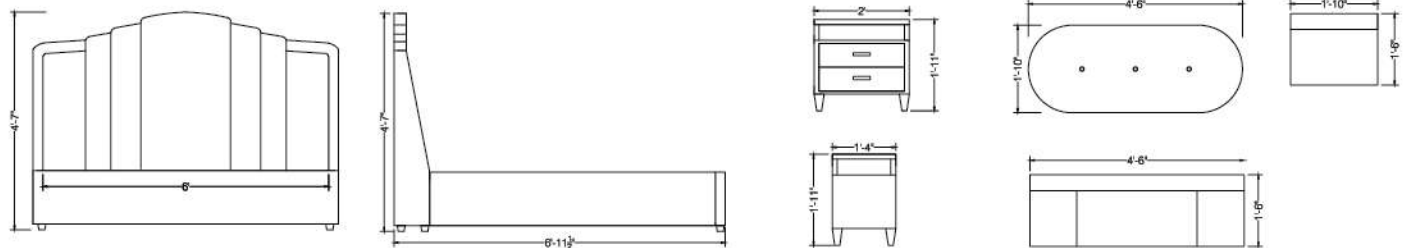

Pine wood
High quality foam

Dimensions

54 W x 22 D x 18 H

Finish

Top grain leatherette and fabric

TECHNICAL DETAILS

AQUA Bed

The distinguished structure and comfy feel of the Aqua bed makes it a suitable fit for people who enjoys a relaxing laidback bedroom setting.

BED - KING SIZE

Material

Imported ply wood
High quality foam

Dimensions

80.25 W x 82 D x 58 H

Finish

Top grain leatherette and
fabric

TECHNICAL DETAILS