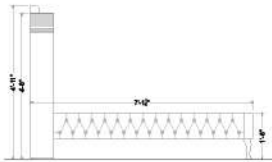

Solid wood
High density foam

Dimensions

42 W x 16 D x 33 H

Finish

Top grain leatherate & fabric

TECHNICAL DETAILS

Front Elevation

Side Elevation