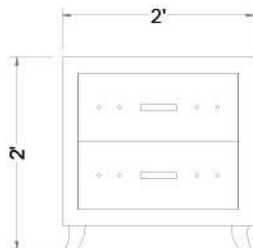

FRONT ELEVATION