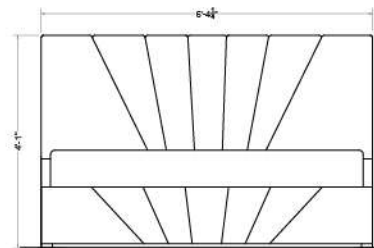

FRONT ELEVATION