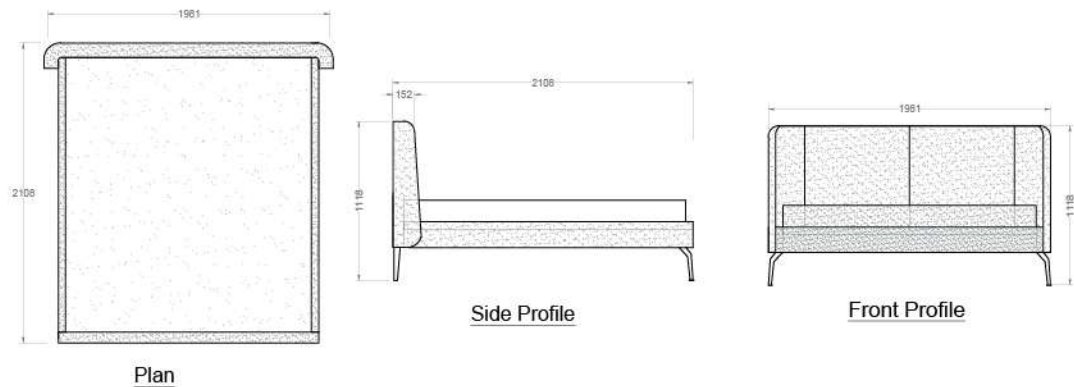

BED - KING SIZE

Material

Pine wood, medium density fiber board, top quality foam.

Dimensions

L81.5 x W76.25 X H49

Finish

Top grain leatherette and fabric

TECHNICAL DETAILS

BED - KING SIZE

Material

Solid wood
High density MDF
High quality foam

Dimensions

78 W x 85 L x 42 H

Finish

High quality stainless steel legs
Top grain leatherette and fabric

TECHNICAL DETAILS