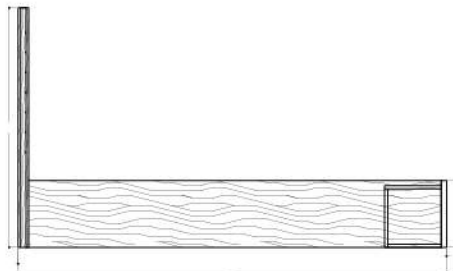

Side Profile