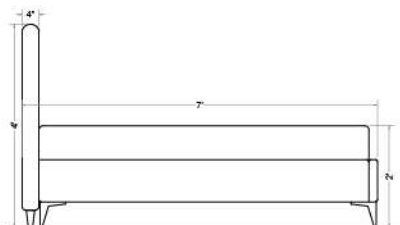

BED- KING SIZE

Material

Pine wood
High quality foam

Dimensions

78 W x 88.5 D x 54 H

Finish

Top grain leatherette and fabric

SIDE TABLES

Material

MDF
High quality foam

Dimensions

24 W x 15 D x 22 H

Finish

Top grain leatherette and fabric

OTTOMAN

Material

BED - KING SIZE

Material

Solid wood
High density MDF
High quality foam in a upholstery

Dimensions

72 W x 81.5 L x 49 H

Finish

Top grain leatherate and fabric

TECHNICAL DETAILS

BED - KING SIZE

Material

Pine wood, medium density fiber board, top quality foam.

Dimensions

L81.5 x W76.25 X H49

Finish

Top grain leatherette and fabric

TECHNICAL DETAILS