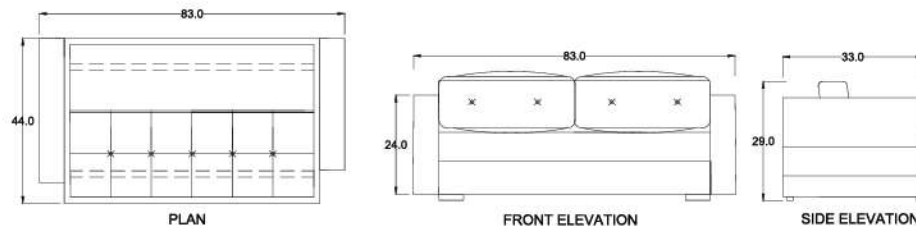

COMFORTI Sofa Bed

Luxury, style, and comfort are the few descriptions that Comforti holds. If you are looking to enhance your room ambience then this is the right choice for you.

Material

Acacia wood
High quality foam
Top grain leatherette and fabric

Dimensions

83 L x 33 D x 29 H

Technical Details