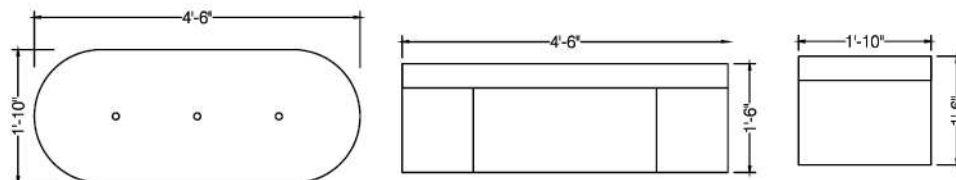

MIA Ottoman

Comfortable and sturdy Mia Ottoman
in neutral tone complements
contemporary and modern interiors
just so well.

Material

Pine wood
High quality foam

Dimensions

54 W x 22 D x 18 H

Technical Details