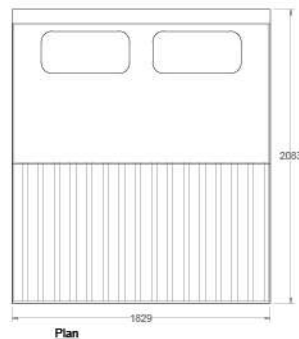

BED - KING SIZE

Material

Solid wood
High density MDF
High quality foam in a upholstery

Dimensions

72 W x 81.5 L x 49 H

Finish

Top grain leatherate and fabric

TECHNICAL DETAILS