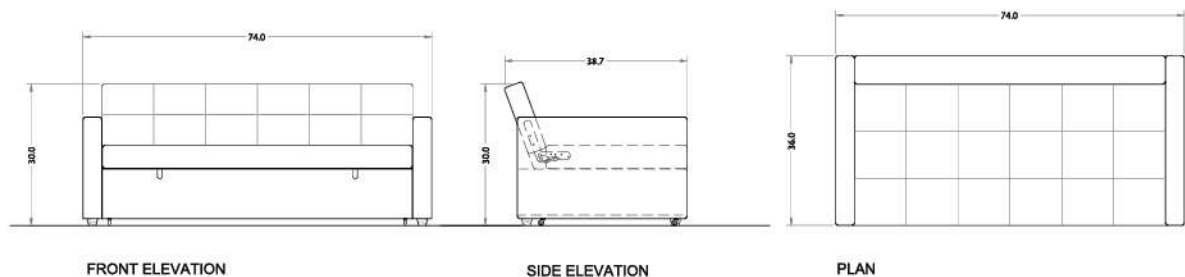

Material

Solid wood & imported plywood
High quality imported sofa bed mechanism
High quality foam

Finish

Top grain laeatherette and fabric

Dimensions

78 W x 30 D x 34 H

Technical Details

FRONT ELEVATION

Material

Solid wood & imported plywood
High quality imported sofa bed mechanism
High quality foam

Finish

Top grain leatherette and fabric

Dimensions

74 W x 38.7 D x 30 H

Technical Details

JORDAN Sofa Bed