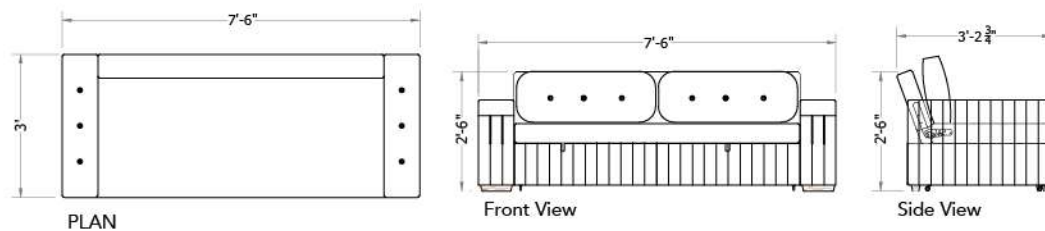

Material

Top grain fabric and leatherette, high-density foam, high-pressure sofa bed mechanism

Dimensions

90 W x 39 L x 30 H

Technical Details

SECTIONAL Sofa Bed

Sectional sofa features a modern sleek look that goes well with a myriad of home and office interiors. The sturdy structure, quality seating, oversized cushions, and quality upholstery options to choose from make the sofa a delight for every living space.