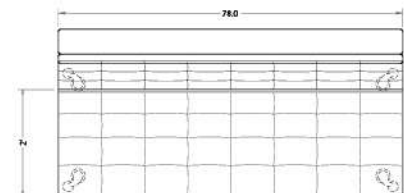

GLORIA Sofa Bed

Designed to be your perpetual favorite, Gloria Sofa Bed is what defines comfort and elegance. Its unique design, velvety softness, and stylish buttoned upholstery are amongst its key features. Occupying the coveted title of being your home's center of attention, it brings along a casual style that is hard to miss.

Material

Solid wood & imported plywood
High quality imported sofa bed mechanism
High quality foam

Finish

Top grain laeatherette and fabric

Dimensions

78 W x 30 D x 34 H

Technical Details

PLAN